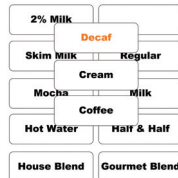

MFT2PCT 2% Milk	MFTDEC Decaf	MFTHH Half & Half
MFTALM Almond	MFTFR French Roast	MFTHW Hot Water
MFTAMR Amaretto	MFTFV Fr. Vanilla	MFTIC Irish Cream
MFTB Blank	MFTGB Gourmet Blend	MFTMIK Milk
MFTBB Breakfast	MFTHAZ Hazelnut	MFTMOC Mocha
MFTCOF Coffee	MFTHB House Blend	MFTREG Regular
MFTCOL Columbian	MFTHC Hot Cider,	MFTSKM Skim Milk
MFTCRA Cream	MFTHCH Hot Chocolate	

MTCB1HB

MTCB1DE

MTCB1FR

Attention-grabbing design features coffee beans along with the most popular blends of coffee. Work great with our Complete Roto Rack system.

Magnetic IDs are a cost-effective alternative to pad printing or laser etching. Each rounded rectangle magnet measures 3.5 X 1.25 inches. Available individually as listed.

MT12 2% Milk	MT1GB Gourmet Blend	MT1RE Regular
MT1 Blank	MT1HB House Blend	MT1SM Skim Milk
MT1CF Coffee	MT1HH Half & Half	
MT1CR Cream	MT1HW Hot Water	
MT1DE Decaf	MT1MI Milk	

SC1CBCL

SC1CCCL

SC1HBCL

SC1VPABCL

Clear design makes these a more discreet way to note what's inside your carafe or airpot, and a cost-effective alternative to pad printing or laser etching.

Magnetic Oval IDs

Item	Description	List
MFT____	Set of 6 Magnetic Oval Tags 3" X 1.5"	2.70