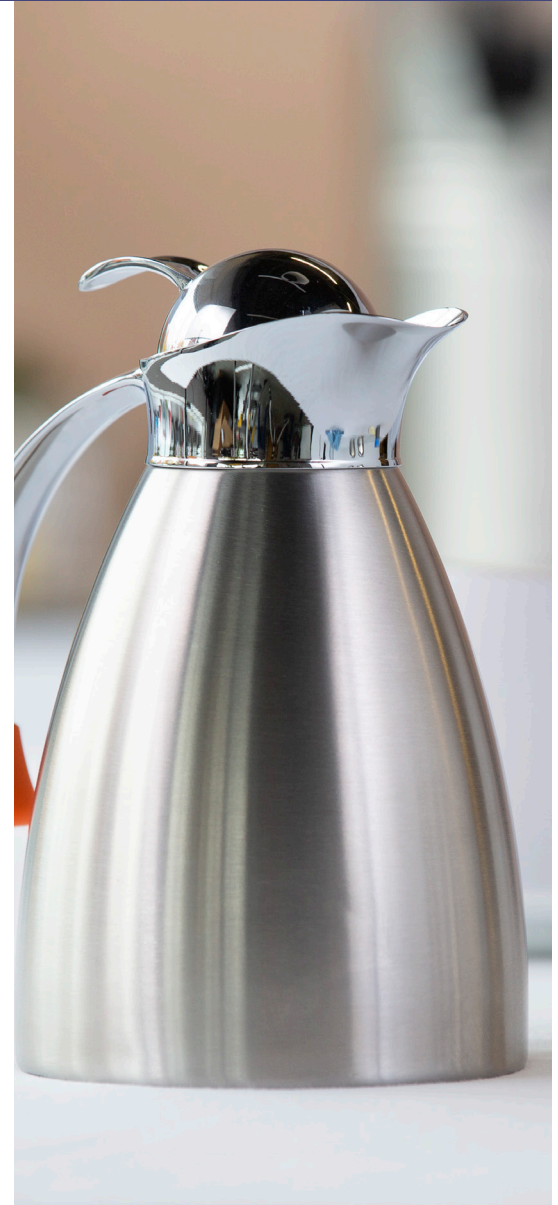

# 982 Series Push Button Carafe

## NEW! PUSH BUTTON LID

The **982 Push Button Carafes** is exceptionally easy to use and control. With the simple push button lid design, a fresh cup of coffee is poured with just a touch of a button. Stainless vacuum insulation keeps coffee hot and tasting fresh for 4-6 hours. Pair with our original 982 Flip Top Carafes for a coordinating coffee and creamer duo.

### 982 PUSH BUTTON CARAFE

Item	Description
<b>982C10BSPB</b>	1 Liter (33.8 oz.) 6.25" X 5" X 8"